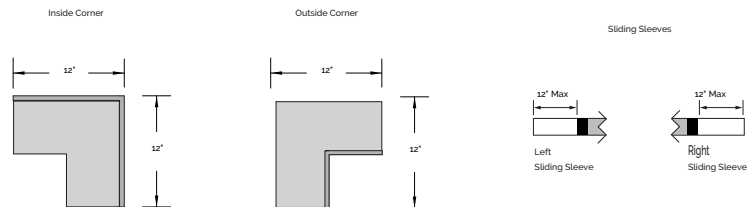

iLasW-FR

Integrated Linear Pocket Framing
for Wall Washing

Prefabricated pocket framing provides clean, precise edges for a perfect washing perimeter slot

FEATURES

- Integrated pocket framing system with 6" aperture designed for both drywall and drop ceiling applications.
- Compatible luminaire can be adjusted 30° to wash peak candela down wall
- System designed with access to driver compartment for field maintenance

ORDERING

iLasW-FR

<p>PRODUCT</p> <p>iLas® W-FR iLas 6" Pocket Framing for Wall Washing</p>	<p>POCKET LENGTH</p> <p>Please specify run length</p>	<p>CEILING TYPE</p> <p>G Drywall Ceiling D Drop Ceiling</p>	<p>FINISH</p> <p>W White Matte Powder Coat</p>	<p>OUTSIDE CORNERS</p> <p>Specify Quantity</p> <p>iLasW-FR-OC</p>
				<p>INSIDE CORNERS</p> <p>Specify Quantity</p> <p>iLasW-FR-IC</p>
				<p>RIGHT SLIDING SLEEVE</p> <p>Specify Quantity</p> <p>iLasW-FR-RSS</p>
				<p>LEFT SLIDING SLEEVE</p> <p>Specify Quantity</p> <p>iLasW-FR-LSS</p>

DIMENSIONS

CONSTRUCTION

- 18 gauge fixture suspension brackets and 20 gauge plenum cover
- Total system weight - drywall ceiling: 6 lbs./ft.; drop ceiling: 5 lbs./ft.
- Extruded aluminum main housing with integral horizontal and vertical alignment features
- Standard and optional emergency drivers mounted on wireway covers ship with luminaires. Install with quick connect wiring and quarter turn fasteners

Nominal Length	2FT	3FT	4FT	6FT	8FT
Actual Framing Length	22.875"	34.125"	45.25"	67.75"	90.125"

COMPATIBLE GEAR TRAYS

Ordered Separately

iLas
Aimable Indexing Asymmetric
LED Luminaire