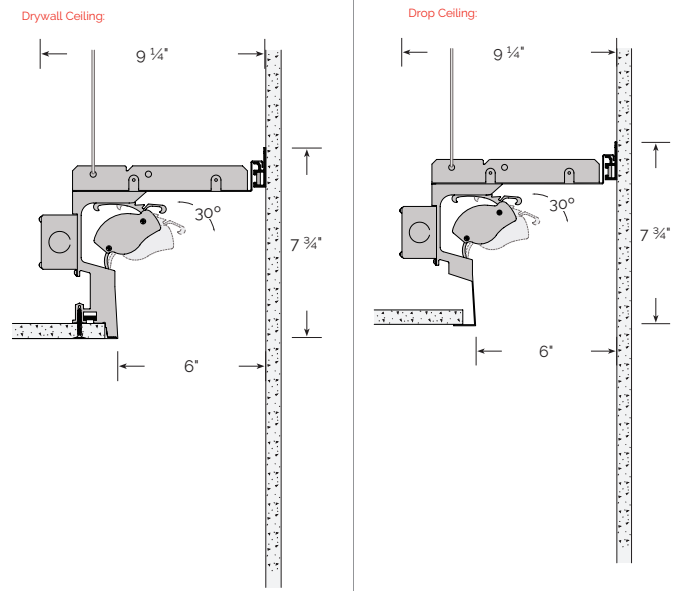

iLasW-FR

Integrated Linear Pocket Framing
for Wall Washing

Prefabricated pocket framing provides clean, precise edges for a perfect washing perimeter slot

FEATURES

- Integrated pocket framing system with 6" aperture designed for both drywall and drop ceiling applications.
- Compatible luminaire can be adjusted 30° to wash peak candela down wall
- System designed with access to driver compartment for field maintenance

ORDERING

iLasW-FR

<p>PRODUCT</p> <p>iLas® W-FR iLas 6" Pocket Framing for Wall Washing</p>	<p>POCKET LENGTH</p> <p>Please specify run length</p>	<p>CEILING TYPE</p> <p>G Drywall Ceiling D Drop Ceiling</p>	<p>FINISH</p> <p>W White Matte Powder Coat</p>	<p>OUTSIDE CORNERS</p> <p>Specify Quantity</p> <p>iLasW-FR-OC</p>
				<p>INSIDE CORNERS</p> <p>Specify Quantity</p> <p>iLasW-FR-IC</p>
				<p>RIGHT SLIDING SLEEVE</p> <p>Specify Quantity</p> <p>iLasW-FR-RSS</p>
				<p>LEFT SLIDING SLEEVE</p> <p>Specify Quantity</p> <p>iLasW-FR-LSS</p>

DIMENSIONS

CONSTRUCTION

- 18 gauge fixture suspension brackets and 20 gauge plenum cover
- Total system weight - drywall ceiling: 6 lbs./ft.; drop ceiling: 5 lbs./ft.
- Extruded aluminum main housing with integral horizontal and vertical alignment features
- Standard and optional emergency drivers mounted on wireway covers ship with luminaires. Install with quick connect wiring and quarter turn fasteners

Nominal Length	2FT	3FT	4FT	6FT	8FT
Actual Framing Length	22.875"	34.125"	45.25"	67.75"	90.125"

COMPATIBLE GEAR TRAYS

Ordered Separately

iLas
Aimable Indexing Asymmetric
LED Luminaire