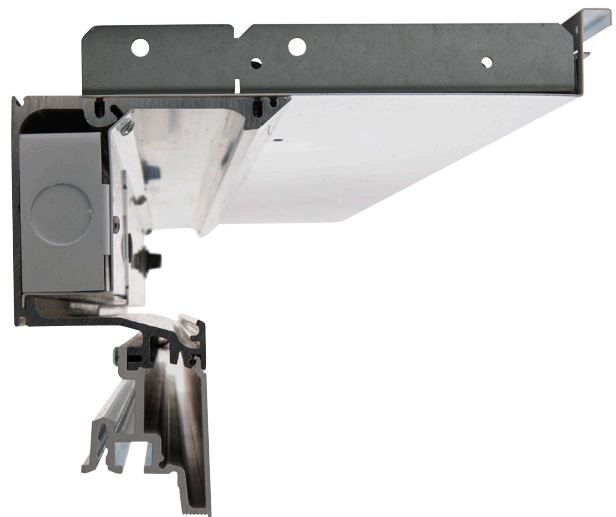

iLasW-FR

Integrated Linear Pocket Framing
for Wall Washing

Prefabricated pocket framing provides clean, precise edges for a perfect washing perimeter slot

FEATURES

- Integrated pocket framing system with 6" aperture designed for both drywall and drop ceiling applications.
- Compatible luminaire can be adjusted 30° to wash peak candela down wall
- System designed with access to driver compartment for field maintenance

ORDERING

iLasW-FR

<p>PRODUCT</p> <p>iLas® W-FR iLas 6" Pocket Framing for Wall Washing</p>	<p>POCKET LENGTH</p> <p>Please specify run length</p>	<p>CEILING TYPE</p> <p>G Drywall Ceiling D Drop Ceiling</p>	<p>FINISH</p> <p>W White Matte Powder Coat</p>	<p>OUTSIDE CORNERS</p> <p>Specify Quantity</p> <p>iLasW-FR-OC</p>
				<p>INSIDE CORNERS</p> <p>Specify Quantity</p> <p>iLasW-FR-IC</p>
				<p>RIGHT SLIDING SLEEVE</p> <p>Specify Quantity</p> <p>iLasW-FR-RSS</p>
				<p>LEFT SLIDING SLEEVE</p> <p>Specify Quantity</p> <p>iLasW-FR-LSS</p>

DIMENSIONS

CONSTRUCTION

- 18 gauge fixture suspension brackets and 20 gauge plenum cover
- Total system weight - drywall ceiling: 6 lbs./ft.; drop ceiling: 5 lbs./ft.
- Extruded aluminum main housing with integral horizontal and vertical alignment features
- Standard and optional emergency drivers mounted on wireway covers ship with luminaires. Install with quick connect wiring and quarter turn fasteners

Nominal Length	2FT	3FT	4FT	6FT	8FT
Actual Framing Length	22.875"	34.125"	45.25"	67.75"	90.125"

COMPATIBLE GEAR TRAYS

Ordered Separately

iLas
Aimable Indexing Asymmetric
LED Luminaire