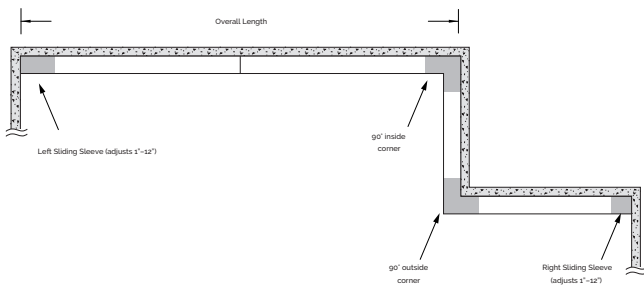

iLasW-FR

Integrated Linear Pocket Framing
for Wall Washing

Prefabricated pocket framing provides clean, precise edges for a perfect washing perimeter slot

FEATURES

- Integrated pocket framing system with 6" aperture designed for both drywall and drop ceiling applications.
- Compatible luminaire can be adjusted 30° to wash peak candela down wall
- System designed with access to driver compartment for field maintenance

ORDERING

iLasW-FR

<p>PRODUCT</p> <p>iLas® W-FR iLas 6" Pocket Framing for Wall Washing</p>	<p>POCKET LENGTH</p> <p>Please specify run length</p>	<p>CEILING TYPE</p> <p>G Drywall Ceiling D Drop Ceiling</p>	<p>FINISH</p> <p>W White Matte Powder Coat</p>	<p>OUTSIDE CORNERS</p> <p>Specify Quantity</p> <p>iLasW-FR-OC</p>
				<p>INSIDE CORNERS</p> <p>Specify Quantity</p> <p>iLasW-FR-IC</p>
				<p>RIGHT SLIDING SLEEVE</p> <p>Specify Quantity</p> <p>iLasW-FR-RSS</p>
				<p>LEFT SLIDING SLEEVE</p> <p>Specify Quantity</p> <p>iLasW-FR-LSS</p>

DIMENSIONS

CONSTRUCTION

- 18 gauge fixture suspension brackets and 20 gauge plenum cover
- Total system weight - drywall ceiling: 6 lbs./ft.; drop ceiling: 5 lbs./ft.
- Extruded aluminum main housing with integral horizontal and vertical alignment features
- Standard and optional emergency drivers mounted on wireway covers ship with luminaires. Install with quick connect wiring and quarter turn fasteners

Nominal Length	2FT	3FT	4FT	6FT	8FT
Actual Framing Length	22.875"	34.125"	45.25"	67.75"	90.125"

COMPATIBLE GEAR TRAYS

Ordered Separately

iLas
Aimable Indexing Asymmetric
LED Luminaire